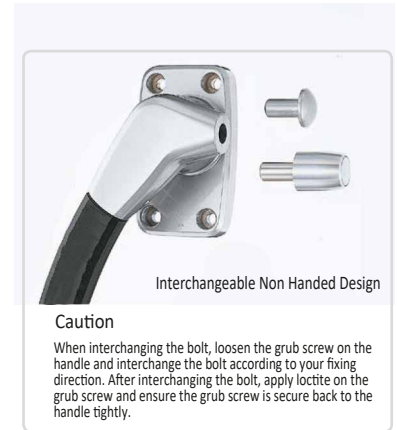

WVH-779 - INSTALLATION MANUAL

Back to Back Installation

Embedded Striker

Surface Mount Striker

Weider Metal Inc. reserves the right to make product changes and is not responsible for obsolete template errors. To ensure your template is current, please visit our website at www.weidermetal.com or email our sales representatives.