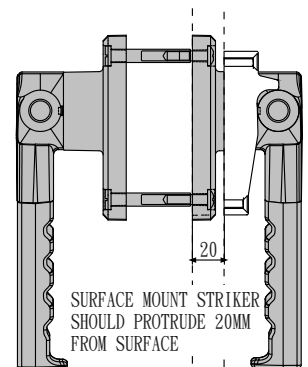

WVH-779 - INSTALLATION MANUAL

Back to Back Installation

Embedded Striker

Surface Mount Striker

Weider Metal Inc. reserves the right to make product changes and is not responsible for obsolete template errors. To ensure your template is current, please visit our website at www.weidermetal.com or email our sales representatives.