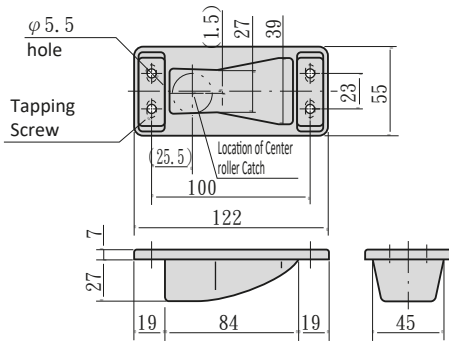

WVH-779 - INSTALLATION MANUAL

Back to Back Installation

Embedded Striker

Surface Mount Striker

Weider Metal Inc. reserves the right to make product changes and is not responsible for obsolete template errors. To ensure your template is current, please visit our website at www.weidermetal.com or email our sales representatives.