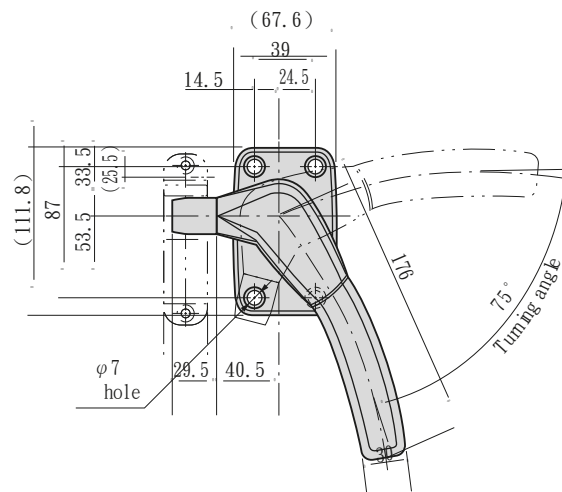

WVH-779 - INSTALLATION MANUAL

Back to Back Installation

Embedded Striker

Surface Mount Striker

Weider Metal Inc. reserves the right to make product changes and is not responsible for obsolete template errors. To ensure your template is current, please visit our website at www.weidermetal.com or email our sales representatives.