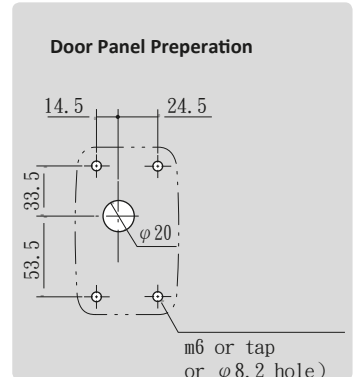

WVH-779 - INSTALLATION MANUAL

Back to Back Installation

Embedded Striker

Surface Mount Striker

Weider Metal Inc. reserves the right to make product changes and is not responsible for obsolete template errors. To ensure your template is current, please visit our website at www.weidermetal.com or email our sales representatives.