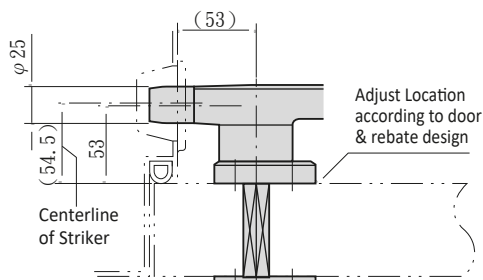

WVH-779 - INSTALLATION MANUAL

Back to Back Installation

Embedded Striker

Surface Mount Striker

Weider Metal Inc. reserves the right to make product changes and is not responsible for obsolete template errors. To ensure your template is current, please visit our website at www.weidermetal.com or email our sales representatives.