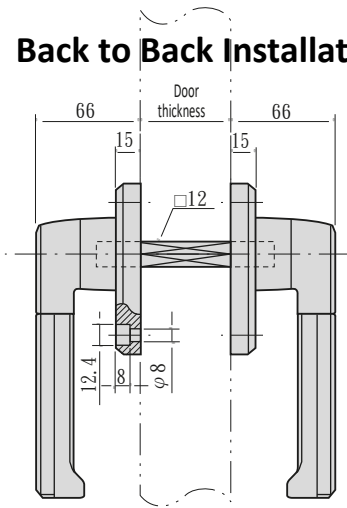

WVH-779 - INSTALLATION MANUAL

Back to Back Installation

Embedded Striker

Surface Mount Striker

Weider Metal Inc. reserves the right to make product changes and is not responsible for obsolete template errors. To ensure your template is current, please visit our website at www.weidermetal.com or email our sales representatives.