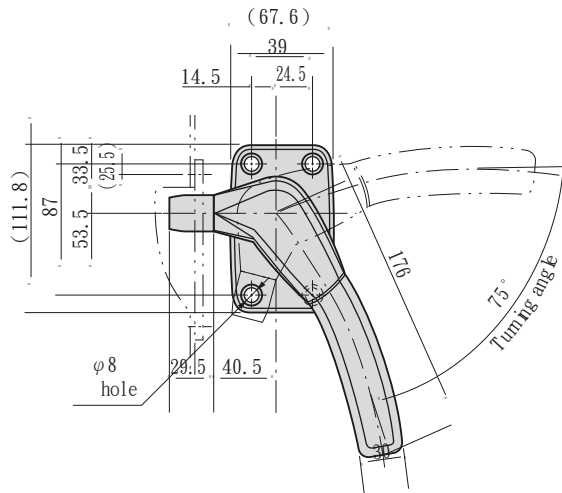

WVH-779 - INSTALLATION MANUAL

Back to Back Installation

Embedded Striker

Surface Mount Striker

Weider Metal Inc. reserves the right to make product changes and is not responsible for obsolete template errors. To ensure your template is current, please visit our website at www.weidermetal.com or email our sales representatives.