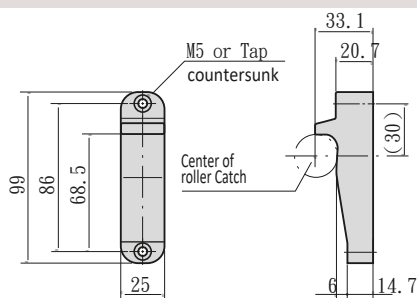

WVH-779 - INSTALLATION MANUAL

Back to Back Installation

Embedded Striker

Surface Mount Striker

Weider Metal Inc. reserves the right to make product changes and is not responsible for obsolete template errors. To ensure your template is current, please visit our website at www.weidermetal.com or email our sales representatives.